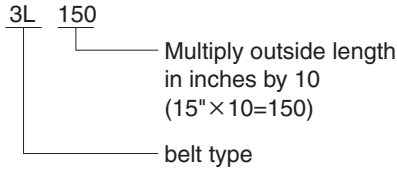

BANDO FRACTIONAL H.P.V-BELTS AND MULTIPLE V BELTS

Size mark

Standard Sizes

※These sizes are in conformity to RMA.

Type	Size code
3L	150, 160, 170, 180, 190, 200, 210, 220, 230, 240, 250, 260, 270, 280, 290, 300, 310, 320, 330, 340, 350, 360, 370, 380, 390, 400, 410, 420, 430, 440, 450, 460, 470, 480, 490, 500, 510, 520, 530, 540, 550, 560, 570, 580, 590, 600, 610, 620
4L	170, 180, 190, 200, 210, 220, 230, 240, 250, 260, 270, 280, 290, 300, 310, 320, 330, 340, 350, 360, 370, 380, 390, 400, 410, 420, 430, 440, 450, 460, 470, 480, 490, 500, 510, 520, 530, 540, 550, 560, 570, 580, 590, 600, 610, 620, 630, 640, 650, 660, 670, 680, 690, 700, 710, 720, 730, 740, 750, 760, 770, 780, 790, 800, 810, 820, 830, 840, 850, 860, 870, 880, 890, 900, 910, 920, 930, 940, 950, 960, 970, 980, 990, 1000
5L	230, 240, 250, 260, 270, 280, 290, 300, 310, 320, 330, 340, 350, 360, 370, 380, 390, 400, 410, 420, 430, 440, 450, 460, 470, 480, 490, 500, 510, 520, 530, 540, 550, 560, 570, 580, 590, 600, 610, 620, 630, 640, 650, 660, 670, 680, 690, 700, 710, 720, 730, 740, 750, 760, 770, 780, 790, 800, 810, 820, 830, 840, 850, 860, 870, 880, 890, 900, 910, 920, 930, 940, 950, 960, 970, 980, 990, 1000
A	20, 21, 22, 23, 24, 25, 26, 27, 28, 29, 30, 31, 32, 33, 34, 35, 36, 37, 38, 39, 40, 41, 42, 43, 44, 45, 46, 47, 48, 49, 50, 51, 52, 53, 54, 55, 56, 57, 58, 59, 60, 61, 62, 63, 64, 65, 66, 67, 68, 69, 70, 71, 72, 73, 74, 75, 76, 77, 78, 79, 80, 81, 82, 83, 84, 85, 86, 87, 88, 89, 90, 91, 92, 93, 94, 95, 96, 97, 98, 105, 110, 112, 120, 128, 136, 144, 158, 173, 180
B	25, 26, 27, 28, 29, 30, 31, 32, 33, 34, 35, 36, 37, 38, 39, 40, 41, 42, 43, 44, 45, 46, 47, 48, 49, 50, 51, 52, 53, 54, 55, 56, 57, 58, 59, 60, 61, 62, 63, 64, 65, 66, 67, 68, 69, 70, 71, 72, 73, 74, 75, 76, 77, 78, 79, 80, 81, 82, 83, 84, 85, 86, 87, 88, 89, 90, 91, 92, 93, 94, 95, 96, 97, 100, 101, 103, 105, 108, 111, 112, 120, 124, 128, 133, 136, 144, 158, 162, 173, 180, 195, 210, 225, 240, 255, 270, 285, 300, 315
C	51, 60, 68, 75, 81, 85, 90, 96, 105, 109, 112, 115, 120, 128, 136, 144, 150, 158, 162, 173, 180, 195, 210, 225, 240, 255, 270, 285, 300, 315, 330, 345, 360, 390, 420, 450, 480
D	120, 128, 144, 158, 162, 173, 180, 195, 210, 225, 240, 255, 270, 285, 300, 315, 330, 345, 360, 390, 420, 450, 480, 540, 600
E	180, 195, 210, 240, 270, 300, 330, 360, 390, 420, 480, 540, 600