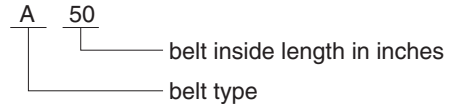

BANDO FRACTIONAL H.P.V-BELTS AND MULTIPLE V BELTS

Size mark

Standard Sizes

※These sizes are in conformity to RMA.

Type	Size code
3L	150, 160, 170, 180, 190, 200, 210, 220, 230, 240, 250, 260, 270, 280, 290, 300, 310, 320, 330, 340, 350, 360, 370, 380, 390, 400, 410, 420, 430, 440, 450, 460, 470, 480, 490, 500, 510, 520, 530, 540, 550, 560, 570, 580, 590, 600, 610, 620
4L	170, 180, 190, 200, 210, 220, 230, 240, 250, 260, 270, 280, 290, 300, 310, 320, 330, 340, 350, 360, 370, 380, 390, 400, 410, 420, 430, 440, 450, 460, 470, 480, 490, 500, 510, 520, 530, 540, 550, 560, 570, 580, 590, 600, 610, 620, 630, 640, 650, 660, 670, 680, 690, 700, 710, 720, 730, 740, 750, 760, 770, 780, 790, 800, 810, 820, 830, 840, 850, 860, 870, 880, 890, 900, 910, 920, 930, 940, 950, 960, 970, 980, 990, 1000
5L	230, 240, 250, 260, 270, 280, 290, 300, 310, 320, 330, 340, 350, 360, 370, 380, 390, 400, 410, 420, 430, 440, 450, 460, 470, 480, 490, 500, 510, 520, 530, 540, 550, 560, 570, 580, 590, 600, 610, 620, 630, 640, 650, 660, 670, 680, 690, 700, 710, 720, 730, 740, 750, 760, 770, 780, 790, 800, 810, 820, 830, 840, 850, 860, 870, 880, 890, 900, 910, 920, 930, 940, 950, 960, 970, 980, 990, 1000
A	20, 21, 22, 23, 24, 25, 26, 27, 28, 29, 30, 31, 32, 33, 34, 35, 36, 37, 38, 39, 40, 41, 42, 43, 44, 45, 46, 47, 48, 49, 50, 51, 52, 53, 54, 55, 56, 57, 58, 59, 60, 61, 62, 63, 64, 65, 66, 67, 68, 69, 70, 71, 72, 73, 74, 75, 76, 77, 78, 79, 80, 81, 82, 83, 84, 85, 86, 87, 88, 89, 90, 91, 92, 93, 94, 95, 96, 97, 98, 105, 110, 112, 120, 128, 136, 144, 158, 173, 180
B	25, 26, 27, 28, 29, 30, 31, 32, 33, 34, 35, 36, 37, 38, 39, 40, 41, 42, 43, 44, 45, 46, 47, 48, 49, 50, 51, 52, 53, 54, 55, 56, 57, 58, 59, 60, 61, 62, 63, 64, 65, 66, 67, 68, 69, 70, 71, 72, 73, 74, 75, 76, 77, 78, 79, 80, 81, 82, 83, 84, 85, 86, 87, 88, 89, 90, 91, 92, 93, 94, 95, 96, 97, 100, 101, 103, 105, 108, 111, 112, 120, 124, 128, 133, 136, 144, 158, 162, 173, 180, 195, 210, 225, 240, 255, 270, 285, 300, 315
C	51, 60, 68, 75, 81, 85, 90, 96, 105, 109, 112, 115, 120, 128, 136, 144, 150, 158, 162, 173, 180, 195, 210, 225, 240, 255, 270, 285, 300, 315, 330, 345, 360, 390, 420, 450, 480
D	120, 128, 144, 158, 162, 173, 180, 195, 210, 225, 240, 255, 270, 285, 300, 315, 330, 345, 360, 390, 420, 450, 480, 540, 600
E	180, 195, 210, 240, 270, 300, 330, 360, 390, 420, 480, 540, 600