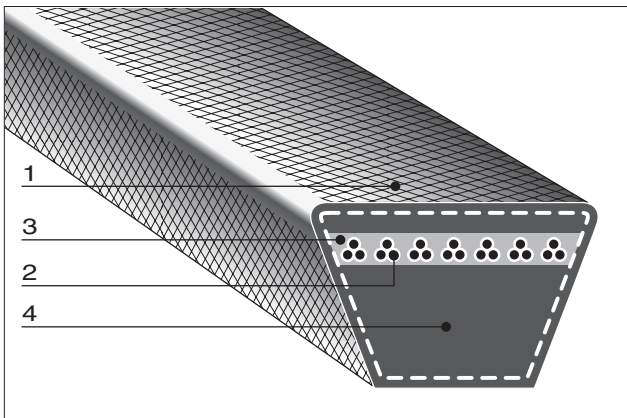

BANDO FRACTIONAL H.P. V-BELTS AND MULTIPLE V BELTS

Construction

- 1:Rubber impregnated canvas
- 2:Polyester tensile members
- 3:Chloroprene insulation rubber
- 4:Chloroprene compression rubber

Features

FHP V-BELTS

Bando FHPV-Belts are built for maximum tension control, drive uniformity and long life, with minimum heat build-up and stretching on low horsepower electric motors and gasoline engines. They are designed for high speed and short center distance.

MULTIPLE V-BELTS

For multiple drive, high speed and high torque drives on light or heavy industrial or automotive machinery. Bando Multiple V-Belts have exceptional length stability and drive uniformity. Rigorous testing has shown these Premium Quality Belts to have twice the service life and significantly greater transmission capacity than most other multiple V Belts.

Dimensions

		Top width a	Thickness b	Angle θ
FHP	3L	10.0mm (0.38")	5.5mm (0.22")	40°
	4L	13.0mm (0.50")	8.0mm (0.31")	40°
	5L	17.0mm (0.66")	9.0mm (0.38")	40°
Multiple	A	12.7mm (0.50")	8.0mm (0.31")	40°
	B	16.7mm (0.66")	10.7mm (0.41")	40°
	C	22.2mm (0.88")	13.5mm (0.53")	40°
	D	32.0mm (1.25")	20.0mm (0.75")	40°
	E	40.0mm (1.50")	25.5mm (0.91")	40°